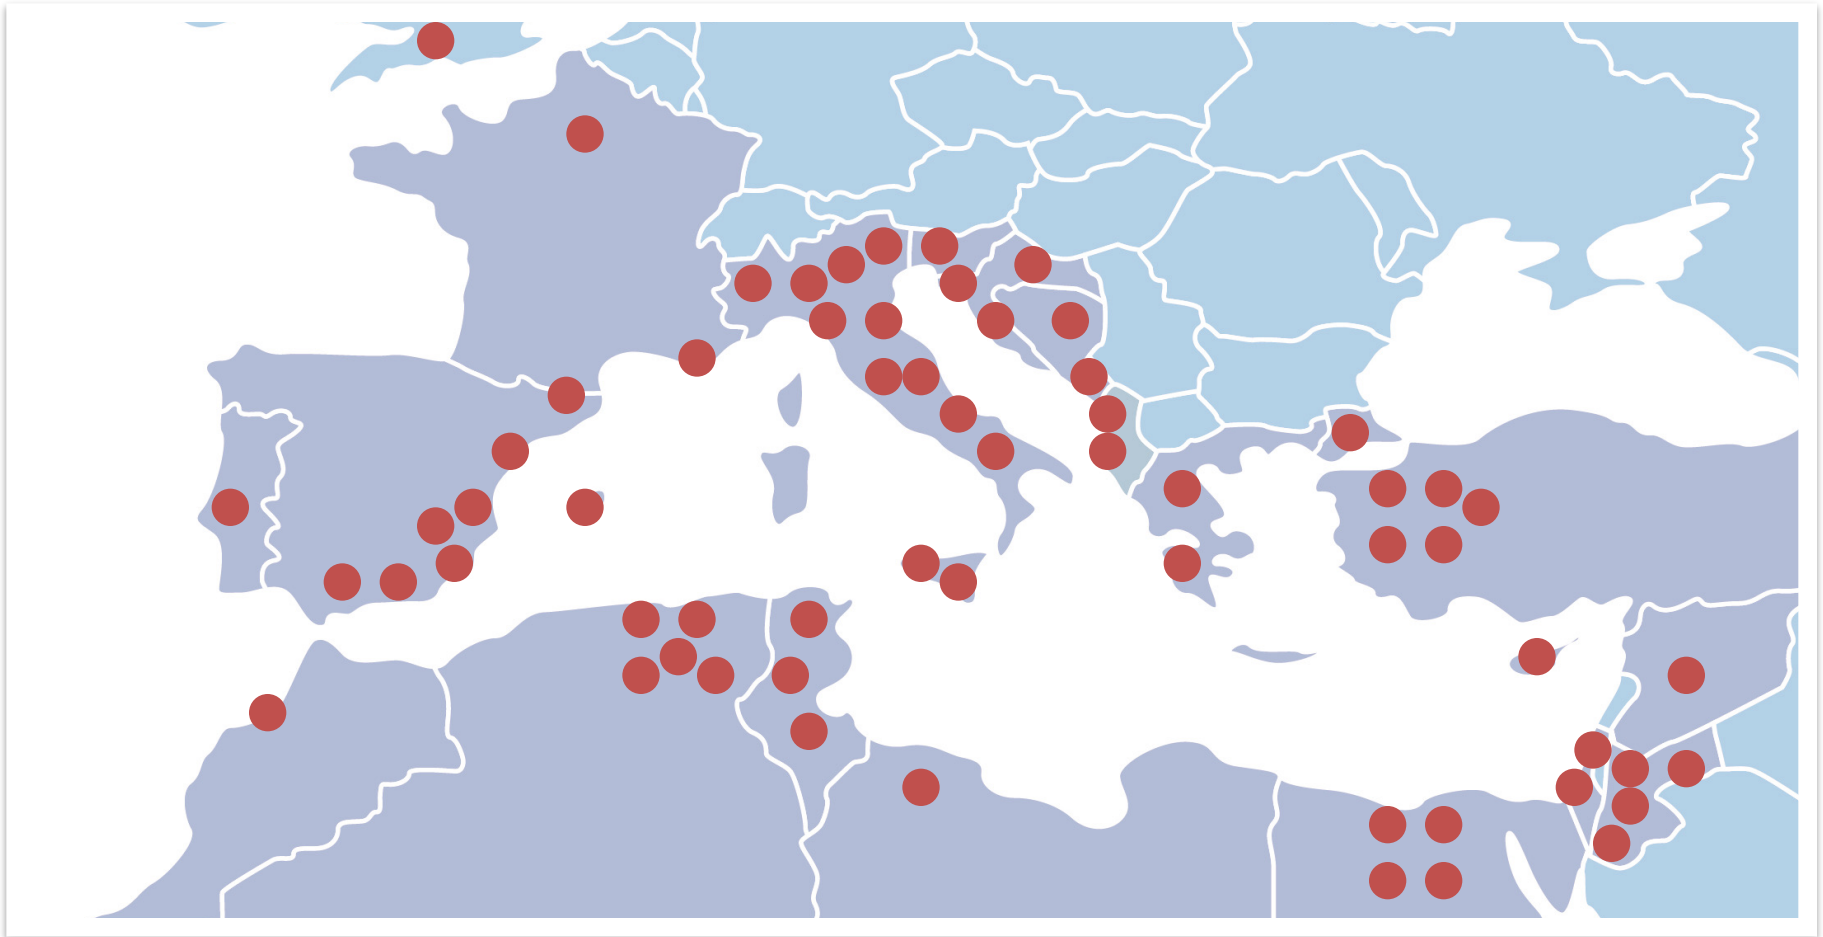

AFAEMME GEOGRAPHICAL SCOPE

ASSOCIATION OF ORGANISATIONS OF MEDITERRANEAN BUSINESSWOMEN